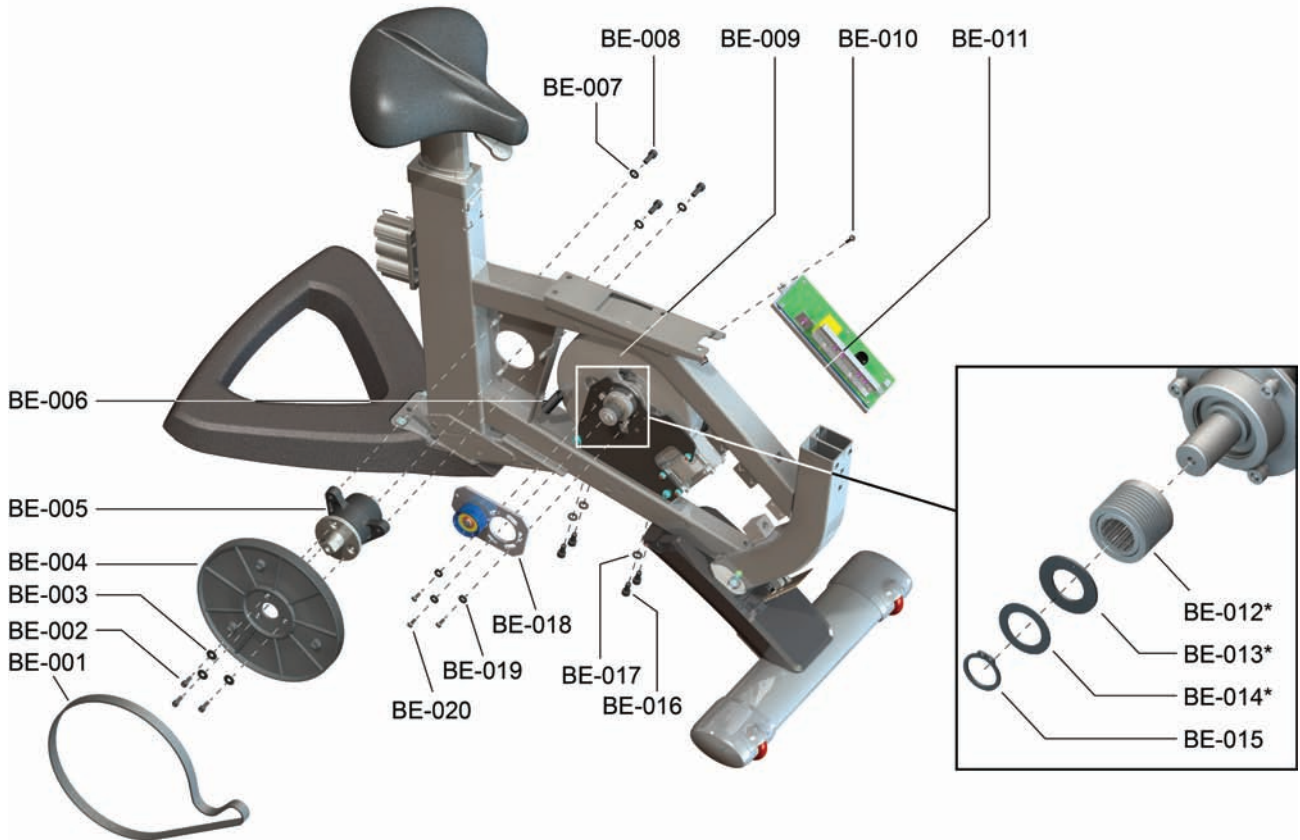

Base Frame Electronics

Generator and Related Components

Item	Alpha Code(s)	Part Number	Description
BE-001	ALX, CLV, ALC, PIC, PID, APS, ACP	0017-00009-0837	Poly-V Drive Belt
BE-002	ALX, CLV, ALC, PIC, PID, APS, ACP	0017-00101-1891	Mounting Screw (3)
BE-003	ALX, CLV, ALC, PIC, PID, APS, ACP	0017-00104-0468	Washer (3)
BE-004	ALX, CLV, ALC, PIC, PID, APS, ACP	0K66-01005-0000	Pulley
BE-005	ALX, CLV, ALC, PIC, PID, APS, ACP	AK66-00003-0001	Crank/Hub Bearing Shaft Assembly
BE-006	ALX, CLV, ALC, PIC, PID, APS, ACP	0K66-01092-0000	Idler Spring
BE-007	ALX, CLV, ALC, PIC, PID, APS, ACP	0017-00104-0469	Washer (3)
BE-008	ALX, CLV, ALC, PIC, PID, APS, ACP	0017-00101-1881	Crank/Hub Mounting Screw (3)
BE-009	ALX, CLV, ALC, PIC, PID, APS, ACP	AK66-00140-0000	Generator/Brake Assembly with Pulley and Clutch
BE-010	ALX, CLV, ALC, PIC, PID, APS, ACP	0017-00101-1986	Mounting Screw (1)
BE-011	ALX, CLV, ALC, PIC, PID, APS, ACP	AK66-00100-0002	Generator Control Board Assembly
BE-012*	ALX, CLV, ALC, PIC, PID, APS, ACP	AK66-00139-0000	Clutch and Pulley Assembly
BE-013*	ALX, CLV, ALC, PIC, PID, APS, ACP	0K66-01237-0000	Shaft Washer Large (1)
BE-014*	ALX, CLV, ALC, PIC, PID, APS, ACP	0017-00104-0498	Shaft Washer Small (1)
BE-015	ALX, CLV, ALC, PIC, PID, APS, ACP	0017-00100-0257	Retaining Ring (1)
BE-016	ALX, CLV, ALC, PIC, PID, APS, ACP	0017-00101-1920	Generator Mounting Bolt (4)
BE-017	ALX, CLV, ALC, PIC, PID, APS, ACP	0017-00104-0469	Washer (4)
BE-018	ALX, CLV, ALC, PIC, PID, APS, ACP	AK66-00067-0000	Idler Assembly
BE-019	ALX, CLV, ALC, PIC, PID, APS, ACP	0017-00101-2025	Washer (3)
BE-020	ALX, CLV, ALC, PIC, PID, APS, ACP	0017-00104-0330	Idler Assembly Mounting Bolt (3)

*When purchasing clutch (Item BE-012), large and small shaft washers (Items BE-013, BE-014) must also be purchased.